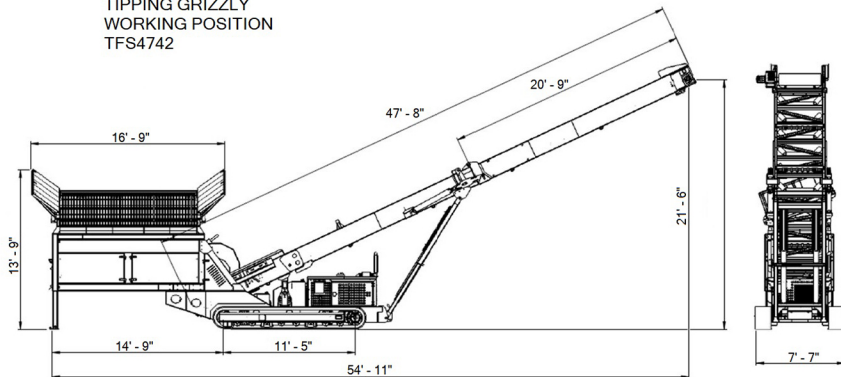

## DIMENSIONS

CRIBS  
WORKING POSITION  
TFS4742

TIPPING GRIZZLY  
WORKING POSITION  
TFS4742

TRANSPORT POSITION  
TFS4742

### Length

- Working: 54'-11"
- Transport: 38'-9"

### Width

- 7'-7" (at tracks)

### Weight

- 33,069 lbs