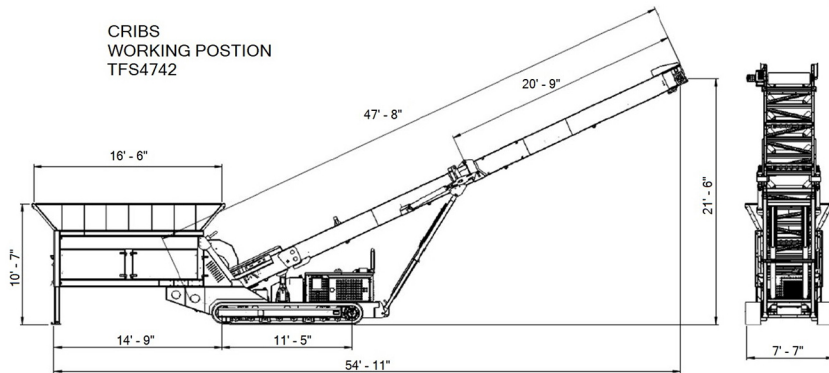

## DIMENSIONS

CRIBS  
WORKING POSITION  
TFS4742

TIPPING GRIZZLY  
WORKING POSITION  
TFS4742

TRANSPORT POSITION  
TFS4742

### Length

- Working: 54'-11"
- Transport: 38'-9"

### Width

- 7'-7" (at tracks)

### Weight

- 33,069 lbs