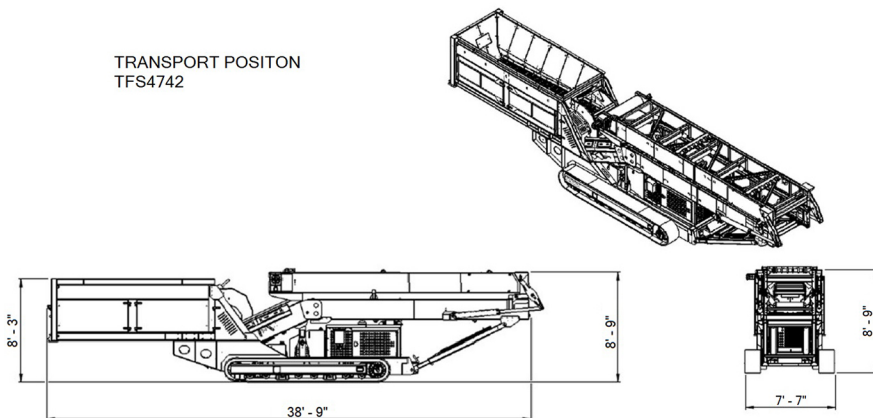

## DIMENSIONS

CRIBS  
WORKING POSITION  
TFS4742

TIPPING GRIZZLY  
WORKING POSITION  
TFS4742

TRANSPORT POSITION  
TFS4742

### Length

- Working: 54'-11"
- Transport: 38'-9"

### Width

- 7'-7" (at tracks)

### Weight

- 33,069 lbs